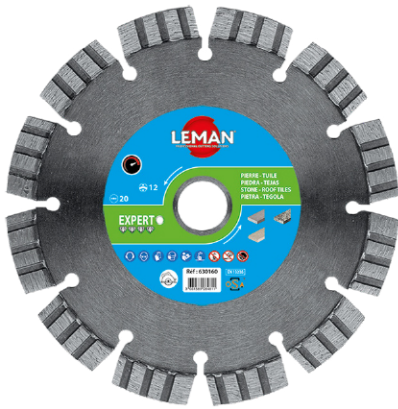

STONE/TILES

DIAMOND TOOLS

EXPERT

DIA.00630

**DIAMOND DISC TURBO SEGMENTS GRANITE, QUARTZ
SPECIAL QUARTZ**

- Turbo laser welded segments diamond disc.
- For angle grinder and plunge saw.
- Ideal for cutting worktops.

EN13236

CONCRETE, GRANITE, NATURAL STONE, QUARTZ

							REF		€
125	22,23	2,6	9	32	12,0	12250	630125	3661589084804	70,26
160	20	2,6	12	32	12,0	9550	630160	3661589084811	132,64