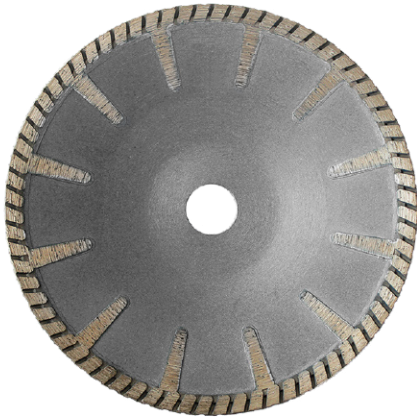

**EXPERT** 

**DIA.00635**  
**CONCAVE DIAMOND DISC FOR FOR CURVED CUTS,**  
**GRANITE, CONCRETE**  
**SPECIAL CURVED CUT**

- Fluted continuous rim diamond disc.
- Protective segments.
- Special design for curved cuts.
- Ideal for decorative creations on terrace.
- Working comfort and without risk of damaging the disc.